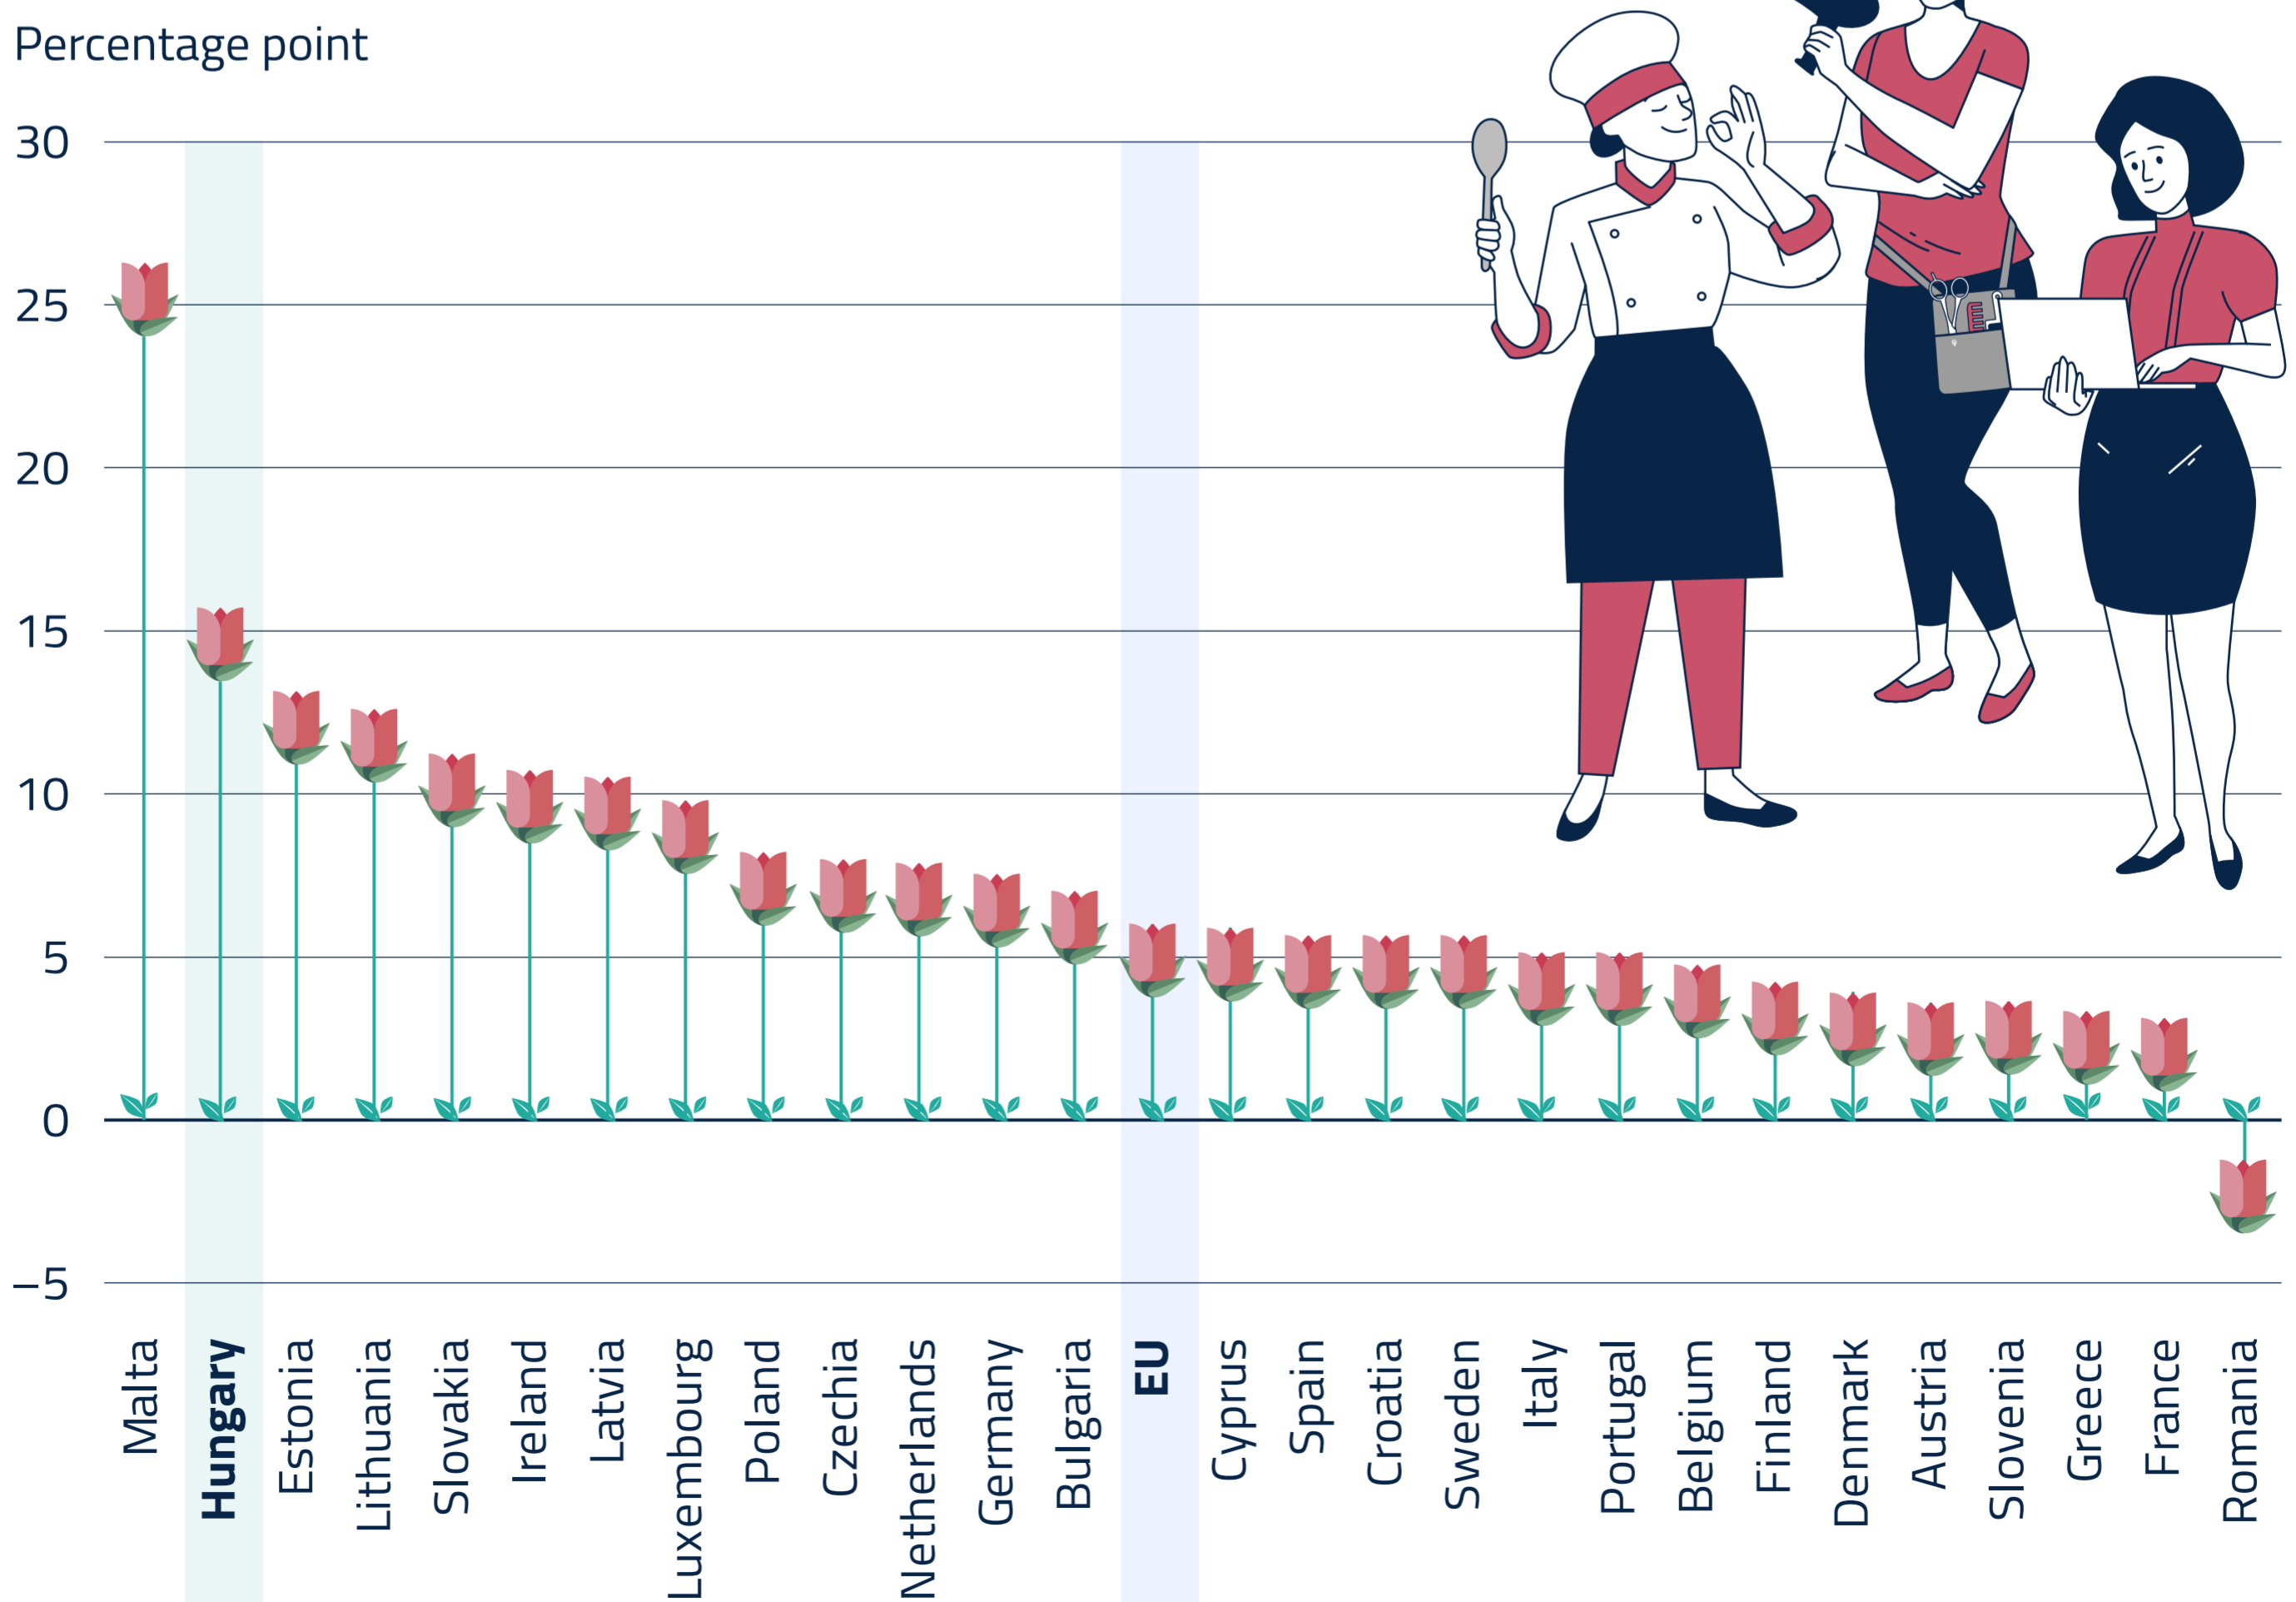

# Data collection on women and men, not just for women

## WOMEN

## Change in female employment rates between 2010 and 2023 in the EU Member States\*

\* Among the population aged 15–74.