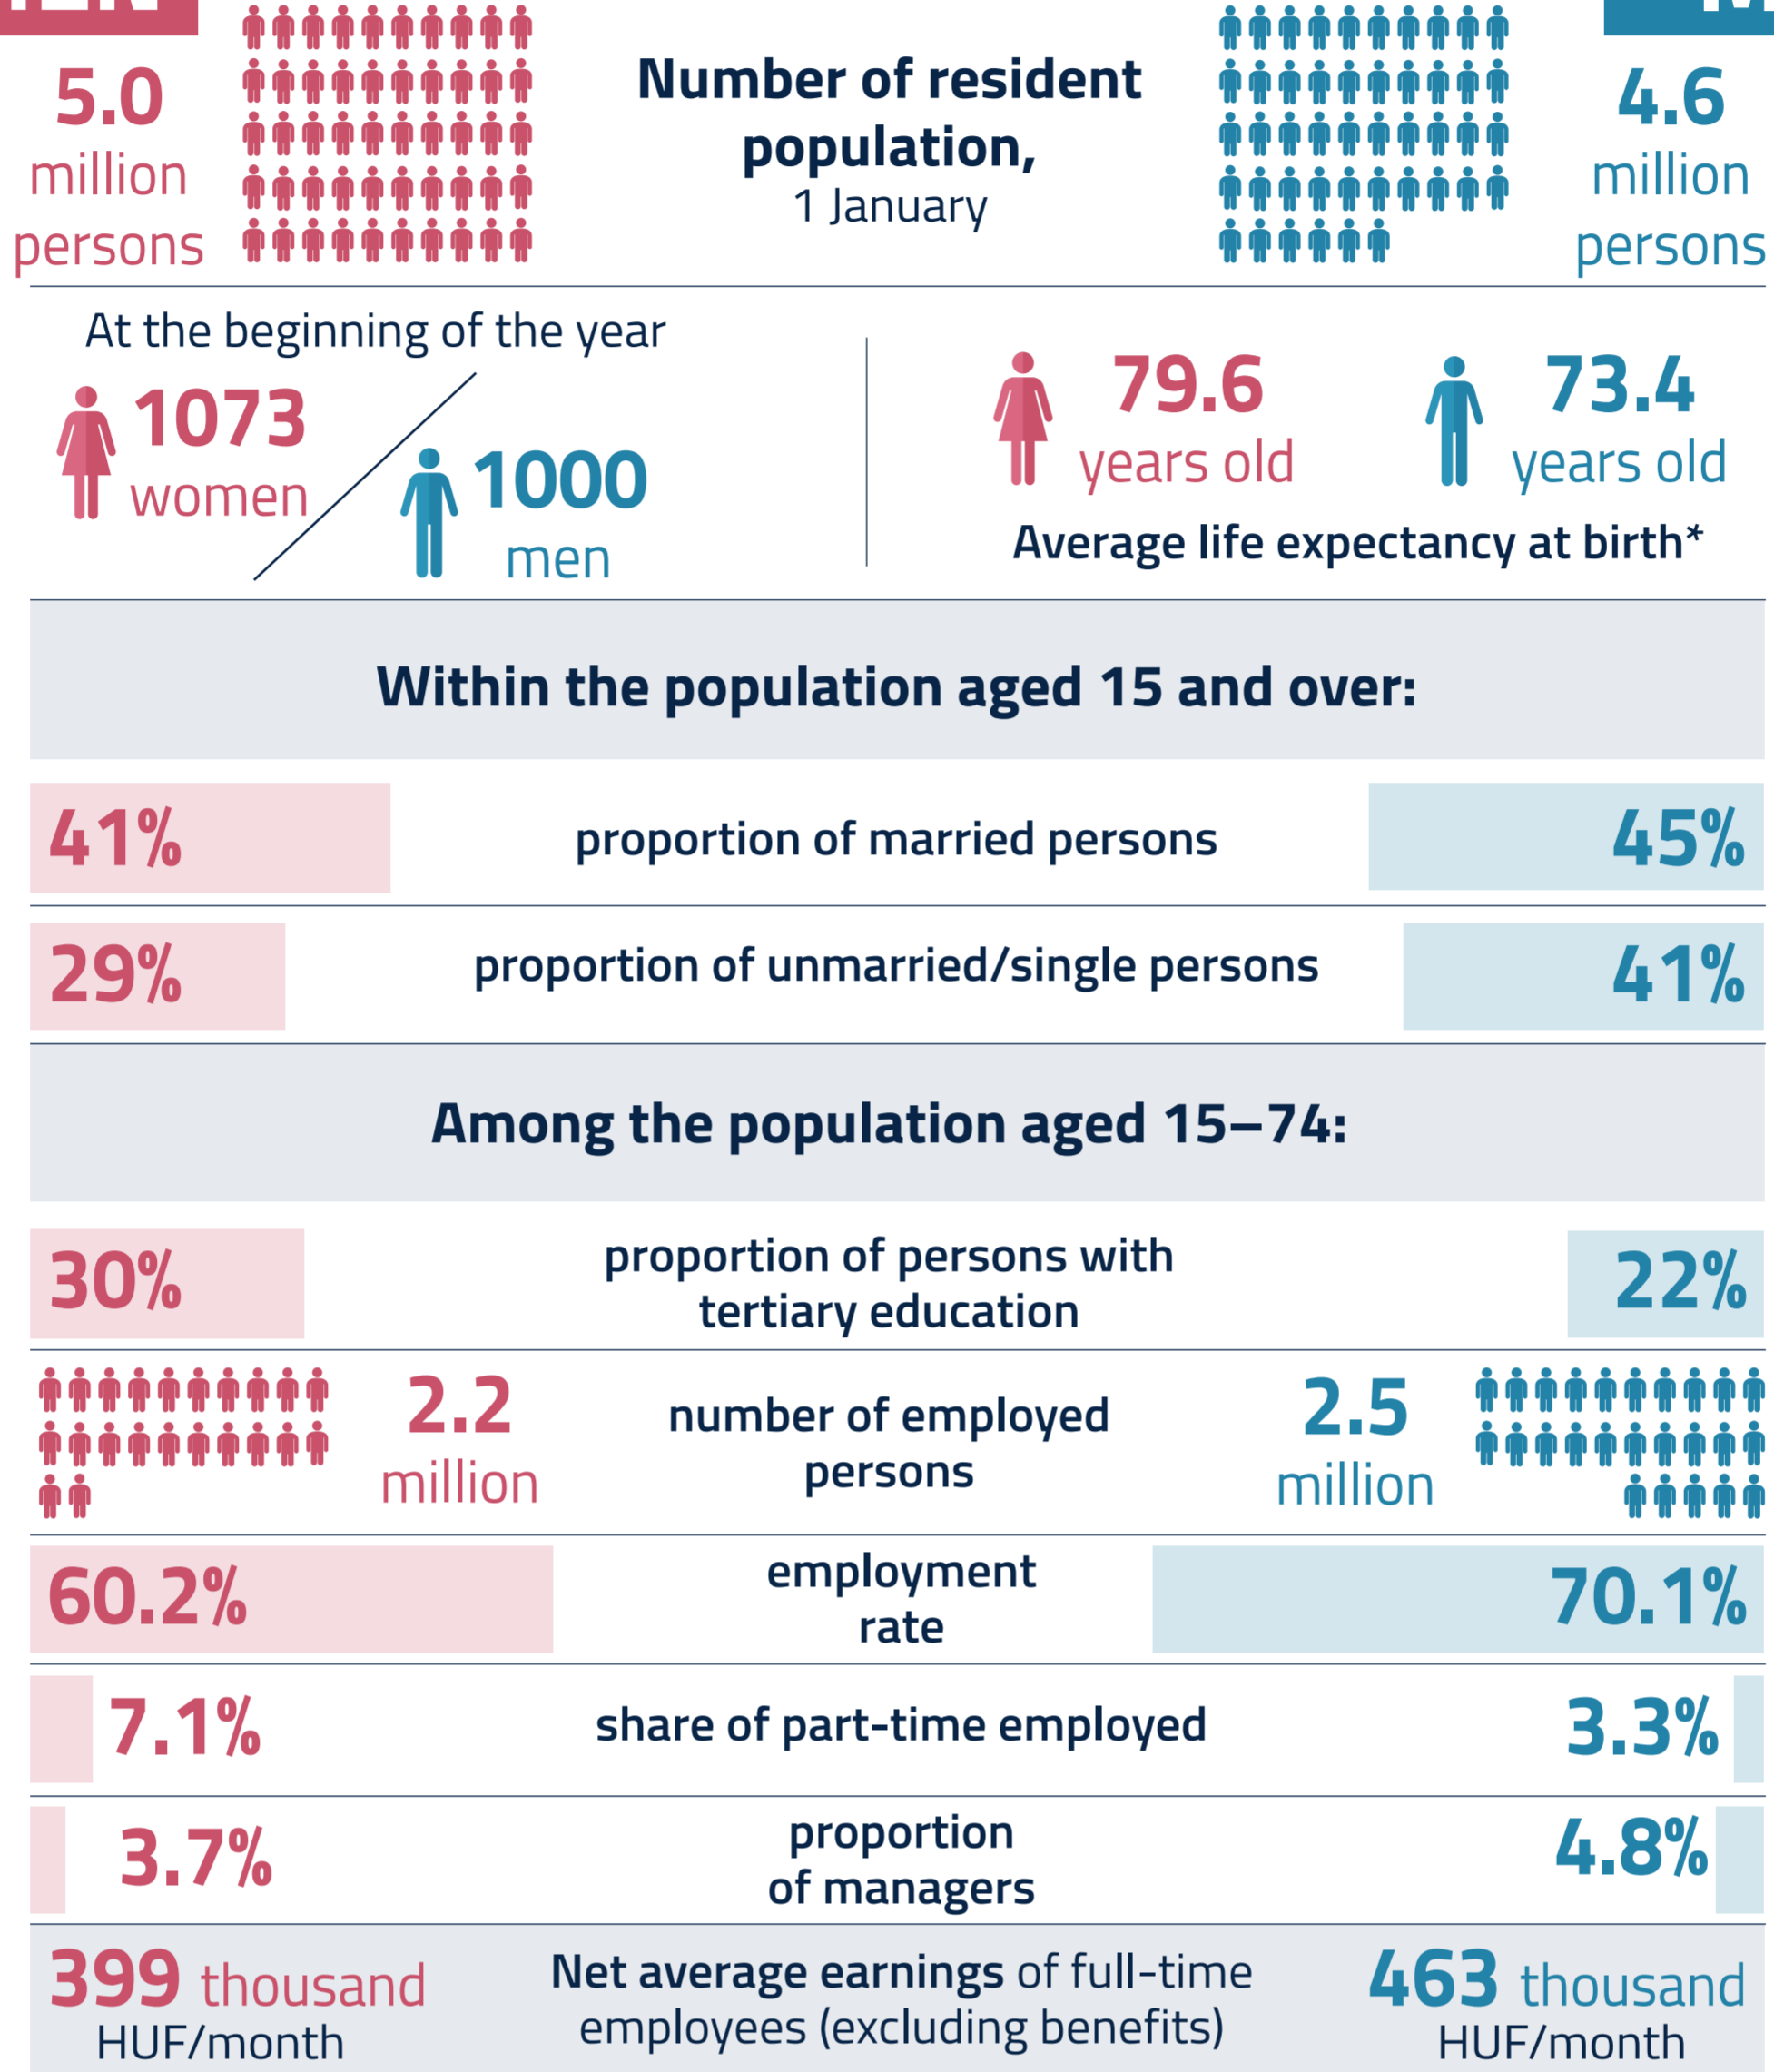

# Data collection on women and men, not just for women

## WOMEN

## MEN

Source: HCSO. Data for 2024. \* Data for 2023.

## Change in female employment rates between 2010 and 2023 in the EU Member States\*

\* Among the population aged 15–74.