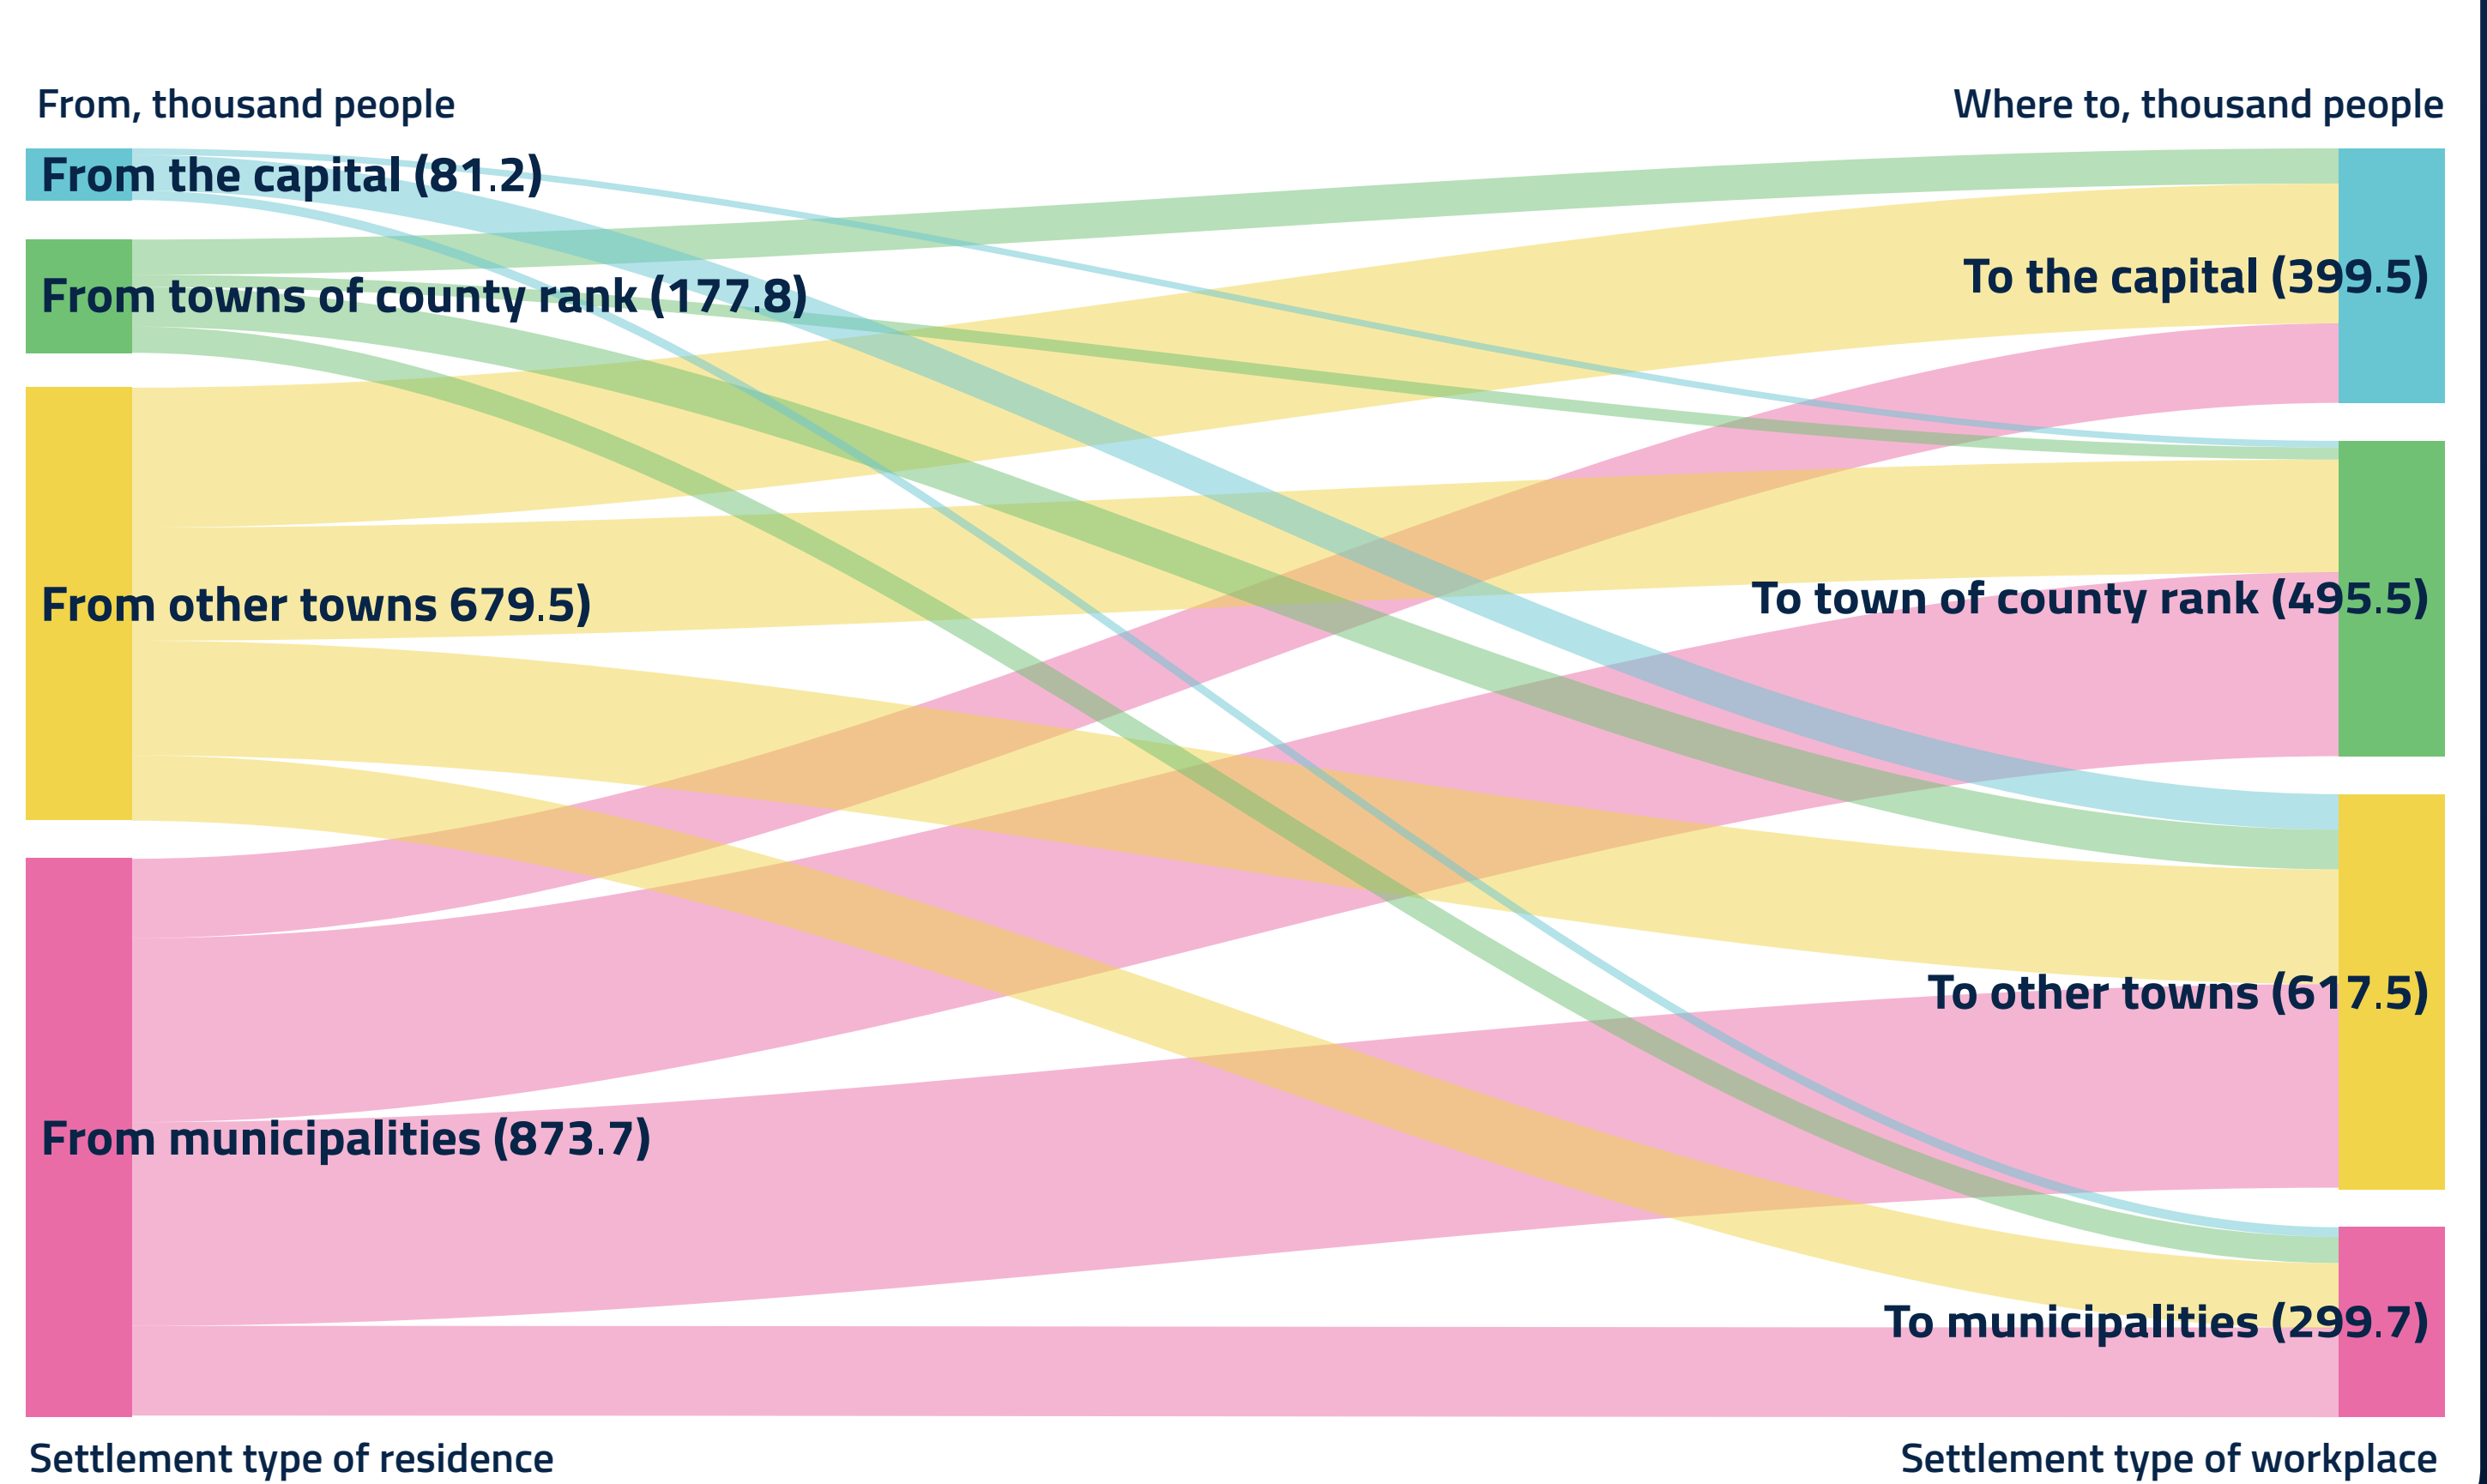

TÉR-KÉP, 2023

(Map-Snap)

FEATURED TOPIC

Spatial Characteristics of Commuting

Commuting links between Hungary's settlements, 2022

Proportion of outward commuting from own residence

Distribution of employees by place of work, 2022

4 718 660

Employed

Workforce-flow between Hungary's settlements by settlement types, 2022

Considering settlement hierarchy, upward commuting (meaning toward the capital as well as to towns of county rank, from municipalities toward towns) is more frequent.