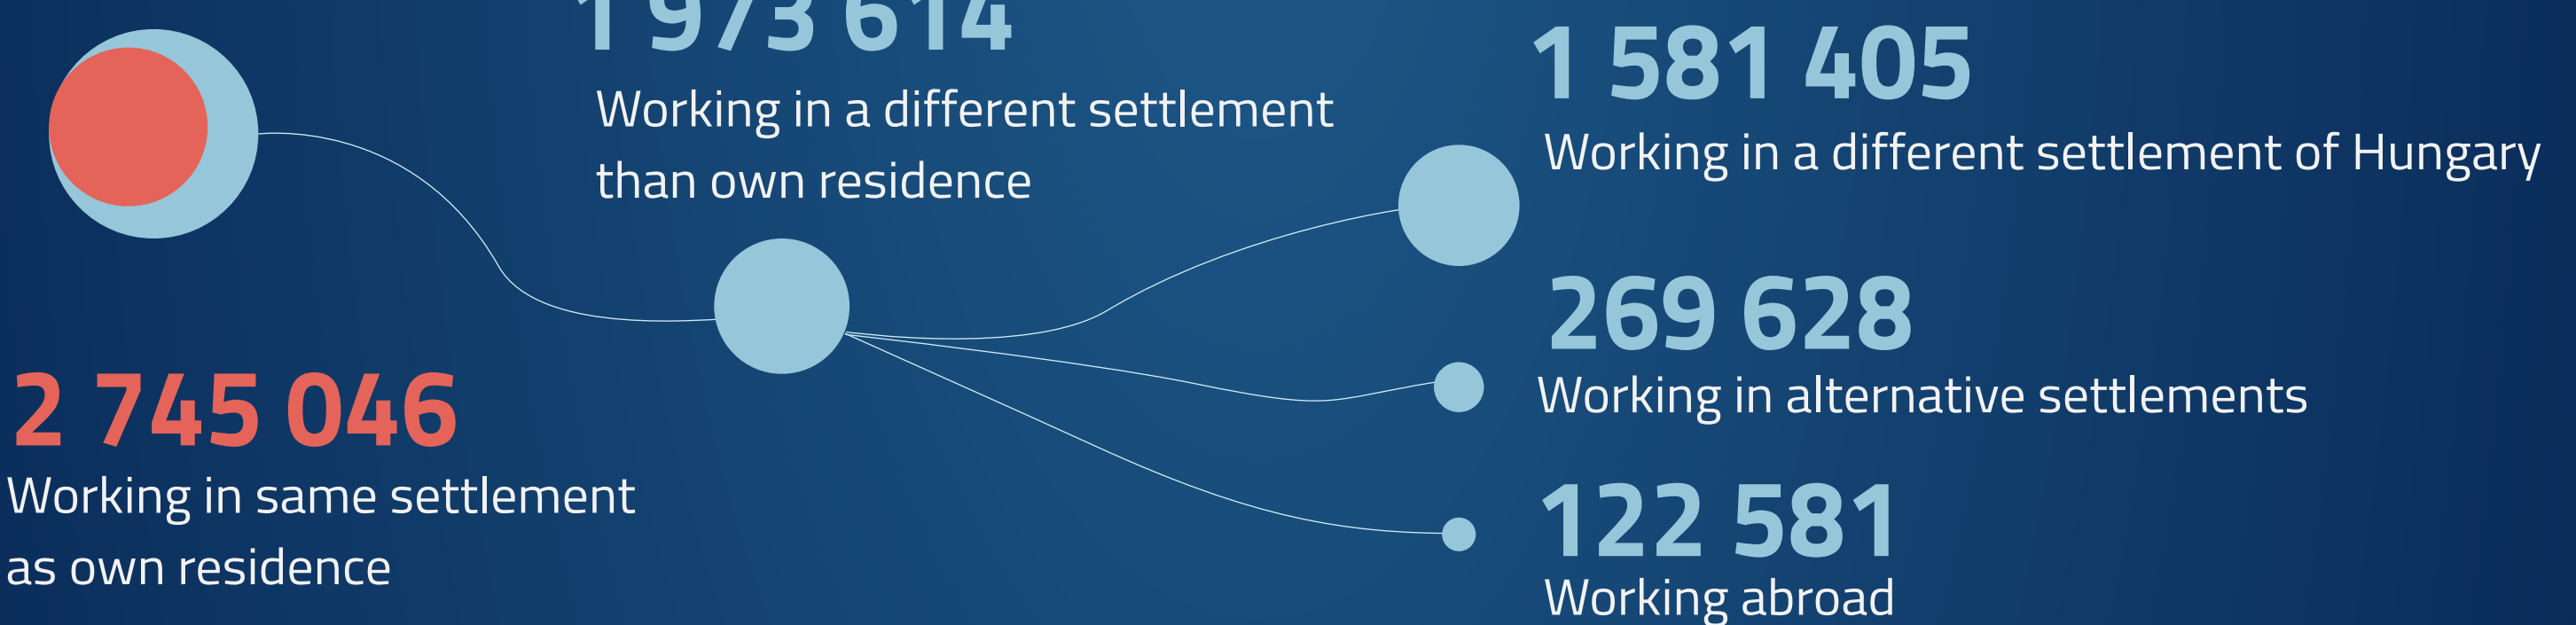

TÉR-KÉP, 2023

(Map-Snap)

FEATURED TOPIC

Spatial Characteristics of Commuting

Commuting links between Hungary's settlements, 2022

Proportion of outward commuting from own residence

Distribution of employees by place of work, 2022

4 718 660

Employed

Workforce-flow between Hungary's settlements by settlement types, 2022

Considering settlement hierarchy, upward commuting (meaning toward the capital as well as to towns of county rank, from municipalities toward towns) is more frequent.