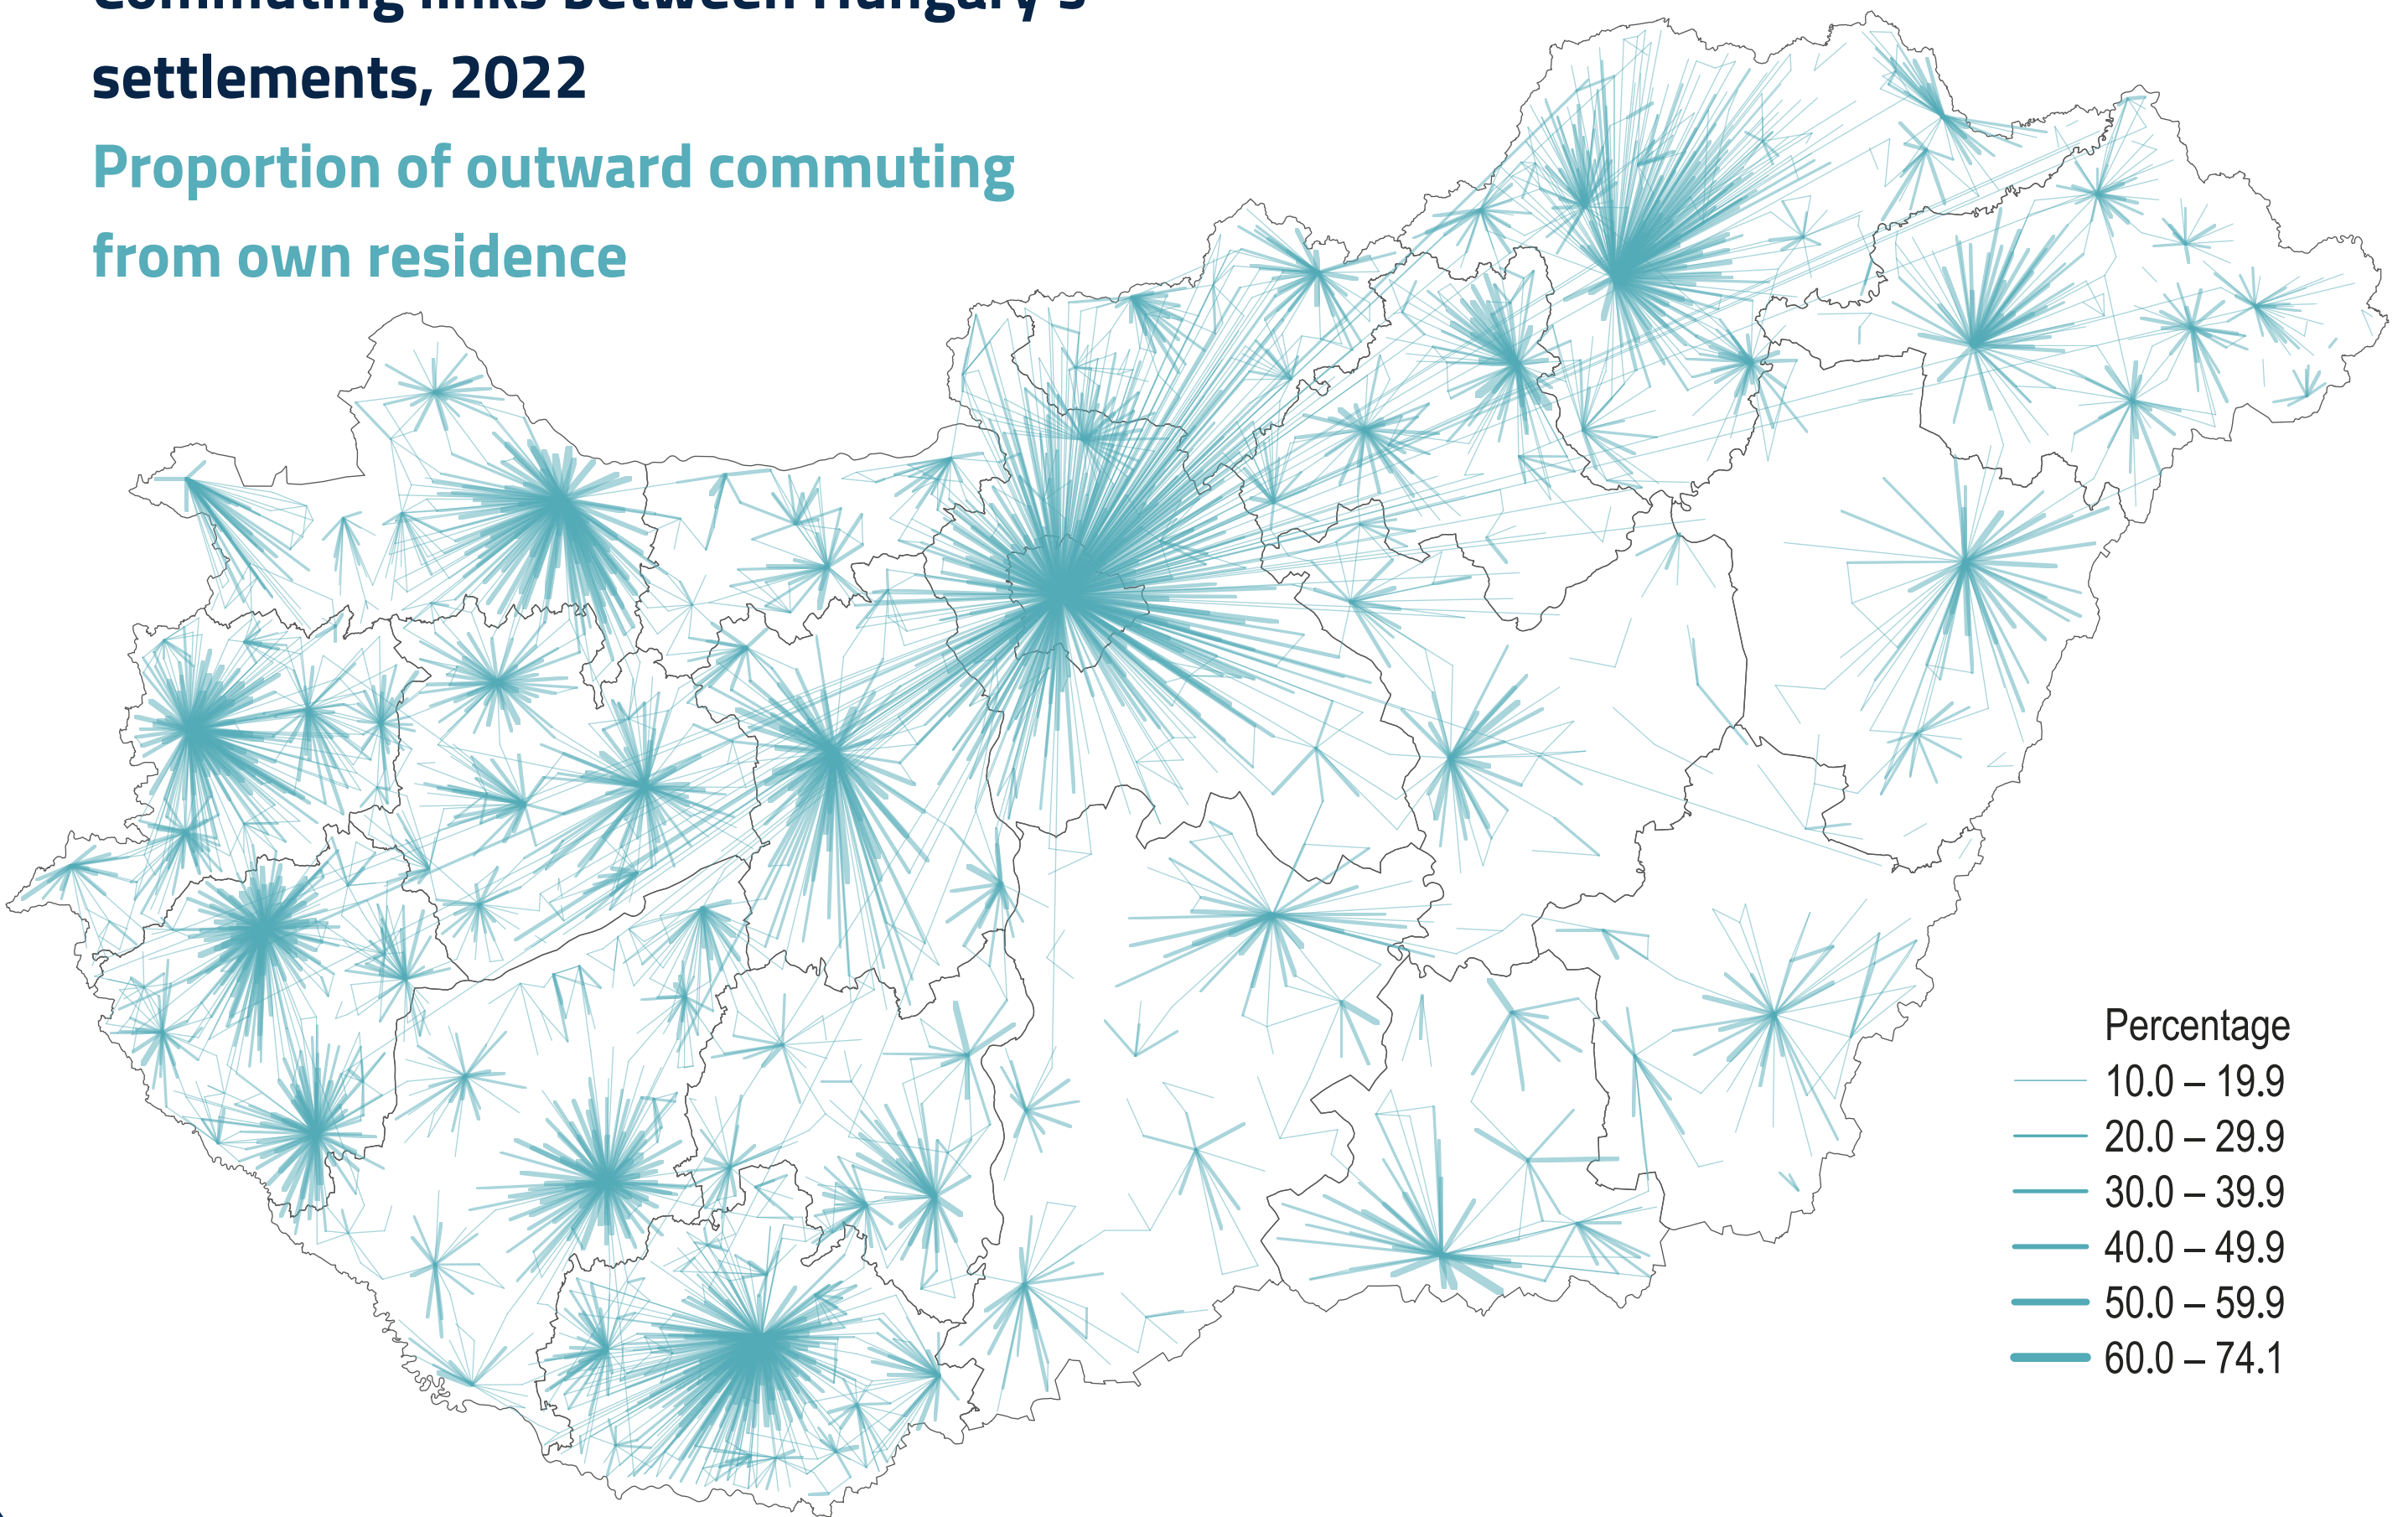

TÉR-KÉP, 2023

(Map-Snap)

FEATURED TOPIC

Spatial Characteristics of Commuting

Commuting links between Hungary's settlements, 2022

Proportion of outward commuting from own residence

Distribution of employees by place of work, 2022

4 718 660

Employed

Workforce-flow between Hungary's settlements by settlement types, 2022

Considering settlement hierarchy, upward commuting (meaning toward the capital as well as to towns of county rank, from municipalities toward towns) is more frequent.