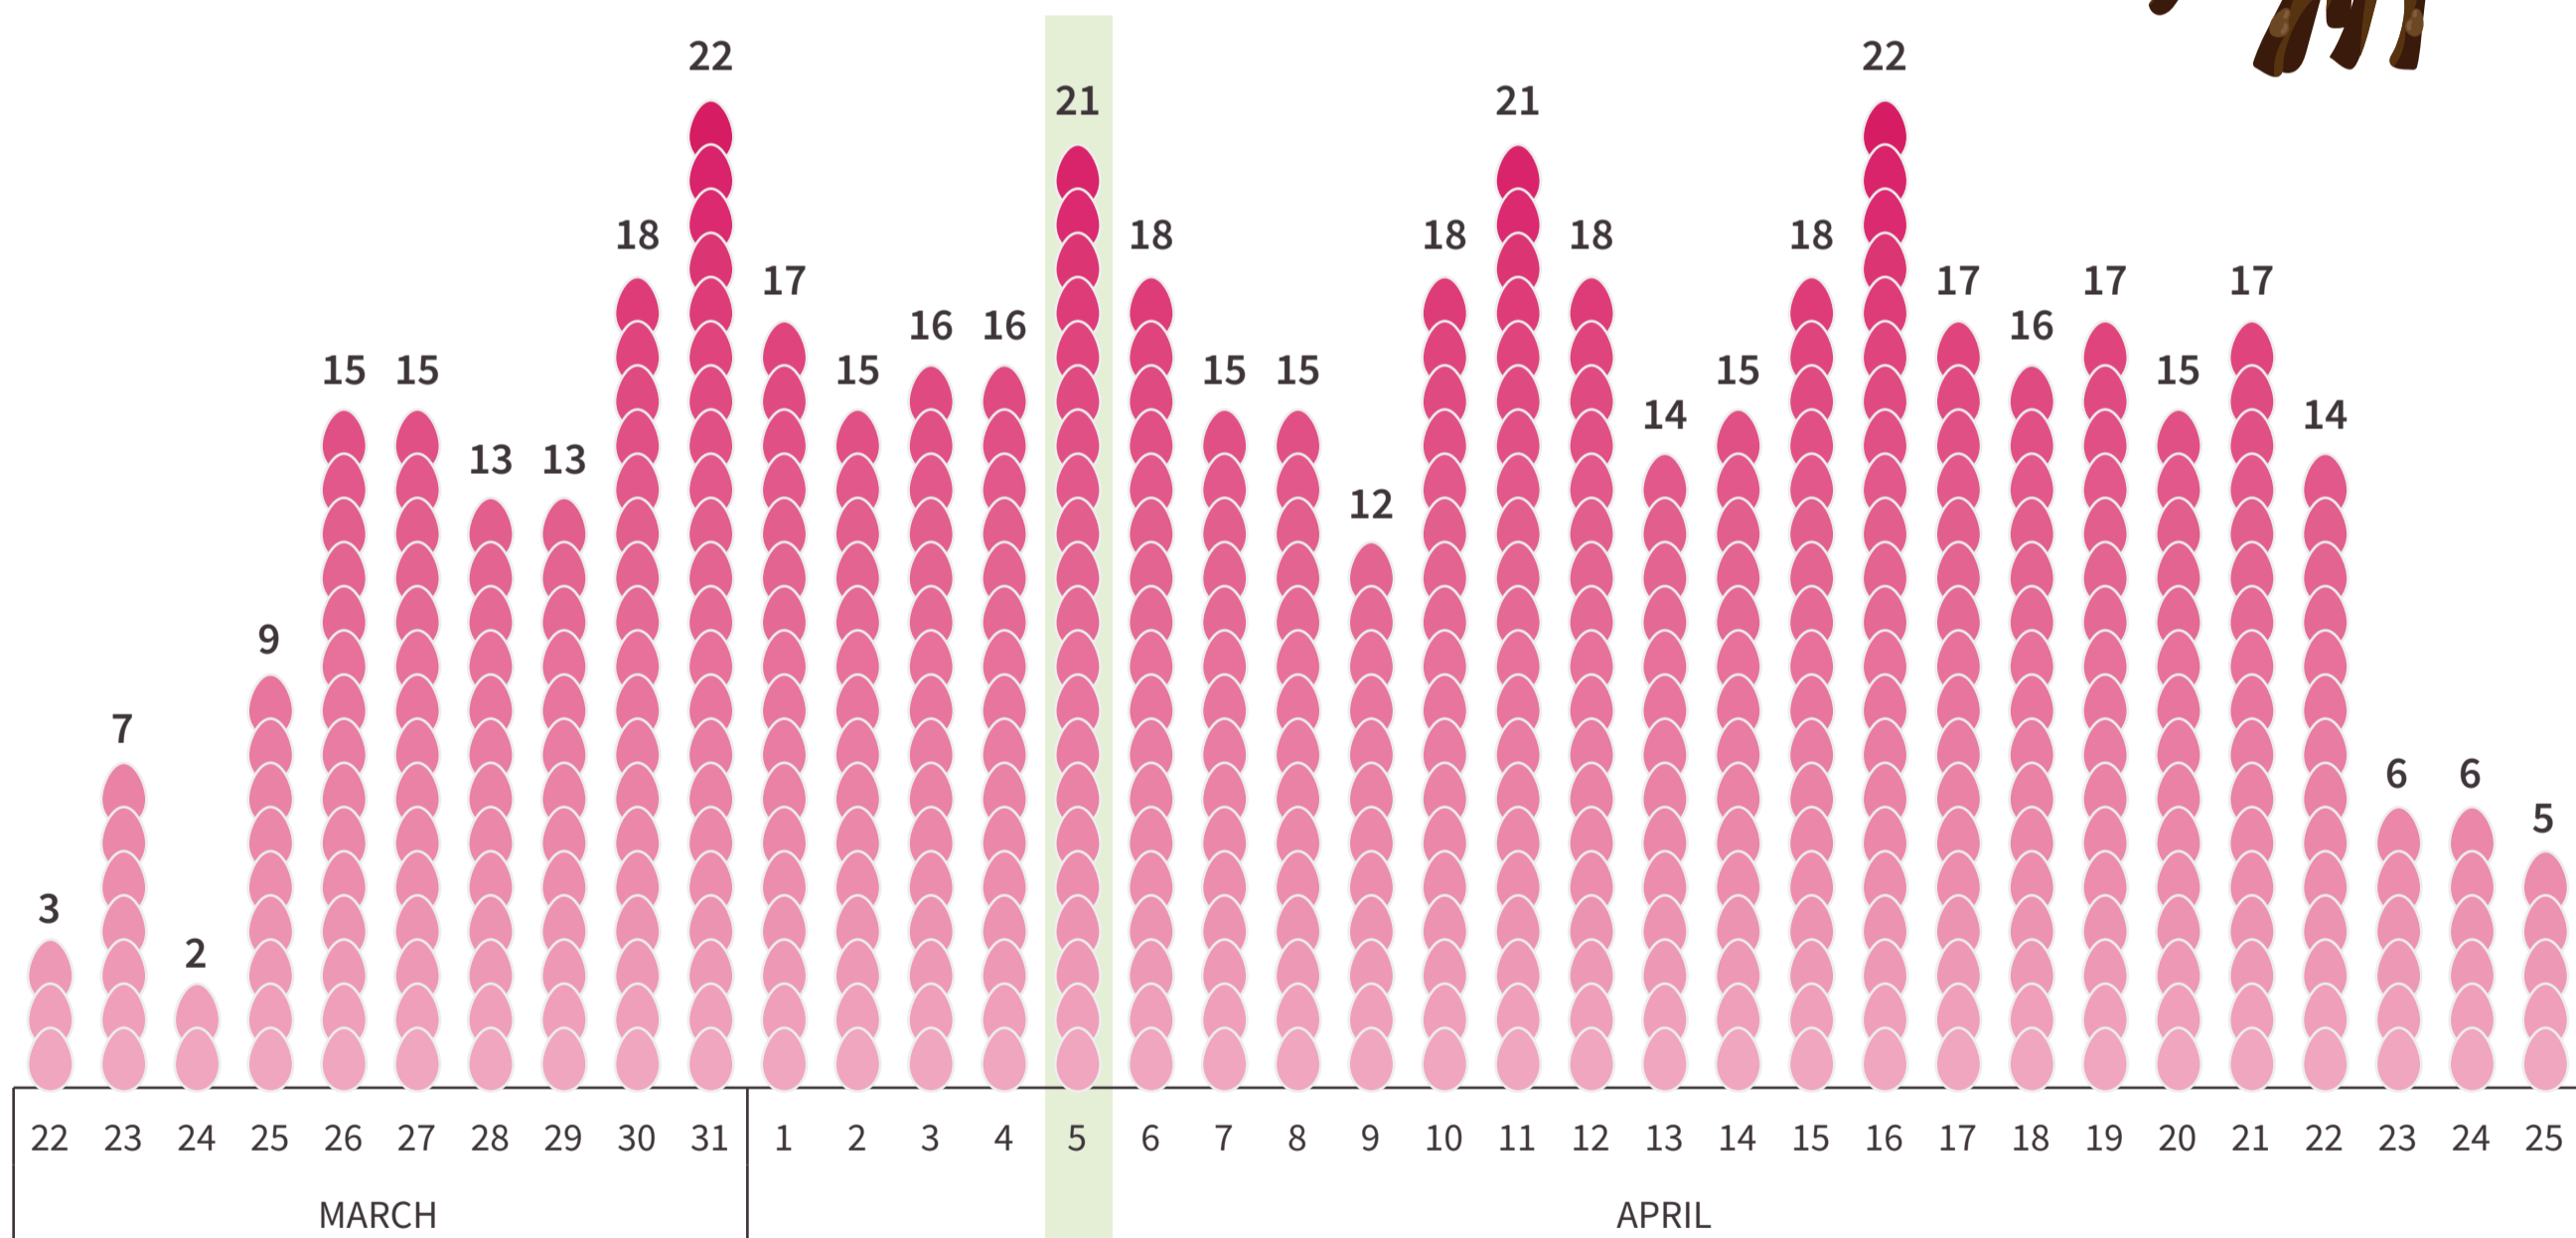

We wish you a Happy Easter!

Distribution of Easter Sunday dates between 1600 and 2100

The earliest possible date of Easter Sunday is 22 March (last occurring in 1818 and next, well beyond this interval, in 2285), while the latest is 25 April (last in 1943, next in 2038). In 2026, Easter Sunday falls on 5 April.

Between 1600 and 2100, Easter Sunday has fallen on 24 March only twice: in 1799 and 1940. The most frequent dates – each occurring 22 times – are 31 March and 16 April.